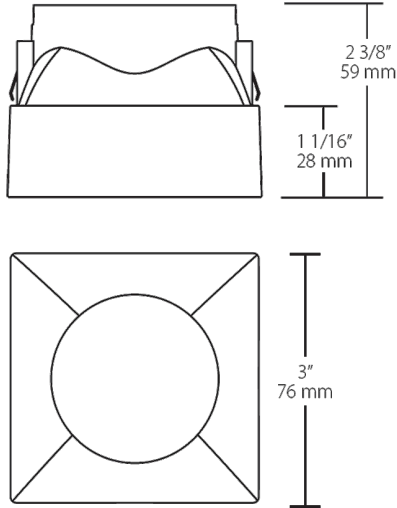

Die-cast aluminum trim cone with high-efficiency TIR optics.

Color: Black

Weight: 0.7 lbs

Project:	Type:
Prepared By:	Date:

Driver Info		LED Info	
Type:	Sold Separately	Watts:	0W
120V:	See Rough-in*	Color Temp:	N/A
208V:	See Rough-in*	Color Accuracy:	N/A
240V:	See Rough-in*	L70 Lifespan:	See Rough-In*
277V:	See Rough-in*	Lumens:	See Table Below*
Input Watts:	0W	Efficacy:	N/A
Efficiency:	N/A		

NDTRIM3S50-B-TL

Dimensions

Features

- Durable die-cast aluminum
- High-efficiency TIR optics
- Optic and trim included

Ordering Matrix

Family	Size	Shape	Optics	Color	Trim
NDTRIM	3	S	50	B	TL
	3 = 3"	S = Square	80 = 80° Downlight 50 = 50° Downlight 40A = 40° Adjustable 20A = 20° Adjustable W = Wall Washer	B = Black W = White M = Matte Silver	Blank = Trimmed TL = Trimless