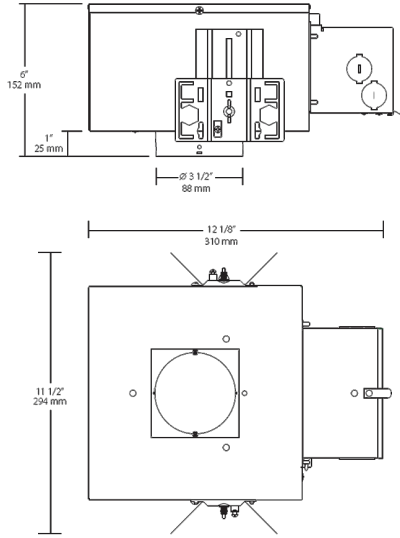

#### Aperture Size:

3" Rough-In

## Dimensions