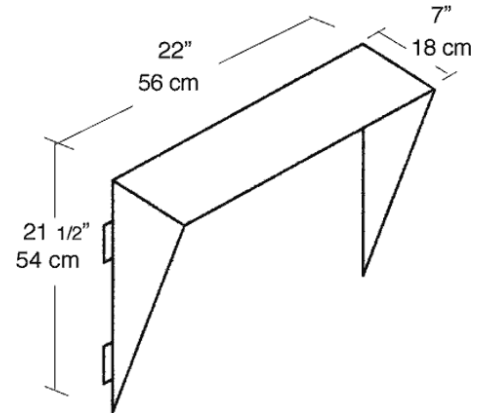

Weight:

1.6

DIMENSIONS

Note: Specifications may change without notice

RAB Lighting, Inc. • 170 Ludlow Ave • Northvale, NJ 07647 • Tel: 888 RAB-1000 • Fax: 888 RAB-1232 • www.rabweb.com
© 2009