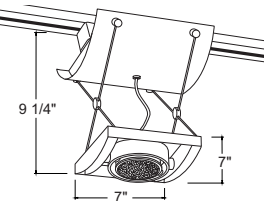

Adapter Copper alloy contacts provide precise spring action - no arcing and will not take a set • True, positive electrical ground • On/off switch included • Patented embossed polarity arrows on bottom of adapter • Spring-loaded positive latch with embossed polarity arrows secures trac light to trac • "Pull-up" contact to up position for two-circuit application.

Labels UL listed, CSA certified.

Product specifications subject to change without notice.

Line Voltage PAR30

Catalog Number	Description	Finish	Lamp
XT30101WH	1-Lamp	White	75W PAR30
XT30101BL	1-Lamp	Black	75W PAR30
XT30101SL	1-Lamp	Silver	75W PAR30
XT30101GP	1-Lamp	Graphite	75W PAR30

Catalog Number	Description	Finish	Lamp
XT30201WH	2-Lamp	White	75W PAR30
XT30201BL	2-Lamp	Black	75W PAR30
XT30201SL	2-Lamp	Silver	75W PAR30
XT30201GP	2-Lamp	Graphite	75W PAR30

Catalog Number	Description	Finish	Lamp
XT30301WH	3-Lamp	White	75W PAR30
XT30301BL	3-Lamp	Black	75W PAR30
XT30301SL	3-Lamp	Silver	75W PAR30
XT30301GP	3-Lamp	Graphite	75W PAR30

Catalog Number	Description	Finish	Lamp
XT30401WH	4-Lamp Linear	White	75W PAR30
XT30401BL	4-Lamp Linear	Black	75W PAR30
XT30401SL	4-Lamp Linear	Silver	75W PAR30
XT30401GP	4-Lamp Linear	Graphite	75W PAR30

Catalog Number	Description	Finish	Lamp
XT30404WH	4-Lamp Quad	White	75W PAR30
XT30404BL	4-Lamp Quad	Black	75W PAR30
XT30404SL	4-Lamp Quad	Silver	75W PAR30
XT30404GP	4-Lamp Quad	Graphite	75W PAR30