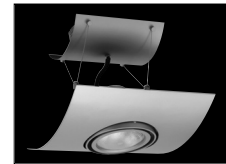

Adapter Copper alloy contacts provide precise spring action - no arcing and will not take a set • True, positive electrical ground • On/off switch included • Patented embossed polarity arrows on bottom of adapter • Spring-loaded positive latch with embossed polarity arrows secures trac light to trac • "Pull-up" contact to up position for two-circuit application.

Labels UL listed, CSA certified.

Product specifications subject to change without notice.

Line Voltage PAR30

Catalog Number	Description	Finish	Lamp
XT30101WH	1-Lamp	White	75W PAR30
XT30101BL	1-Lamp	Black	75W PAR30
XT30101SL	1-Lamp	Silver	75W PAR30
XT30101GP	1-Lamp	Graphite	75W PAR30

Catalog Number	Description	Finish	Lamp
XT30201WH	2-Lamp	White	75W PAR30
XT30201BL	2-Lamp	Black	75W PAR30
XT30201SL	2-Lamp	Silver	75W PAR30
XT30201GP	2-Lamp	Graphite	75W PAR30

Catalog Number	Description	Finish	Lamp
XT30301WH	3-Lamp	White	75W PAR30
XT30301BL	3-Lamp	Black	75W PAR30
XT30301SL	3-Lamp	Silver	75W PAR30
XT30301GP	3-Lamp	Graphite	75W PAR30

Catalog Number	Description	Finish	Lamp
XT30401WH	4-Lamp Linear	White	75W PAR30
XT30401BL	4-Lamp Linear	Black	75W PAR30
XT30401SL	4-Lamp Linear	Silver	75W PAR30
XT30401GP	4-Lamp Linear	Graphite	75W PAR30

Catalog Number	Description	Finish	Lamp
XT30404WH	4-Lamp Quad	White	75W PAR30
XT30404BL	4-Lamp Quad	Black	75W PAR30
XT30404SL	4-Lamp Quad	Silver	75W PAR30
XT30404GP	4-Lamp Quad	Graphite	75W PAR30