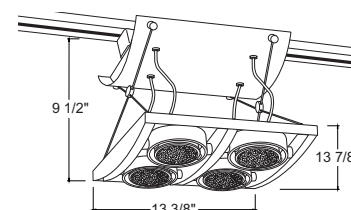

Adapter Copper alloy contacts provide precise spring action - no arcing and will not take a set • True, positive electrical ground • On/off switch included • Patented embossed polarity arrows on bottom of adapter • Spring-loaded positive latch with embossed polarity arrows secures trac light to trac • "Pull-up" contact to up position for two-circuit application.

Labels UL listed, CSA certified.

Product specifications subject to change without notice.

Line Voltage PAR30

Catalog Number	Description	Finish	Lamp
XT30101WH	1-Lamp	White	75W PAR30
XT30101BL	1-Lamp	Black	75W PAR30
XT30101SL	1-Lamp	Silver	75W PAR30
XT30101GP	1-Lamp	Graphite	75W PAR30

Catalog Number	Description	Finish	Lamp
XT30201WH	2-Lamp	White	75W PAR30
XT30201BL	2-Lamp	Black	75W PAR30
XT30201SL	2-Lamp	Silver	75W PAR30
XT30201GP	2-Lamp	Graphite	75W PAR30

Catalog Number	Description	Finish	Lamp
XT30301WH	3-Lamp	White	75W PAR30
XT30301BL	3-Lamp	Black	75W PAR30
XT30301SL	3-Lamp	Silver	75W PAR30
XT30301GP	3-Lamp	Graphite	75W PAR30

Catalog Number	Description	Finish	Lamp
XT30401WH	4-Lamp Linear	White	75W PAR30
XT30401BL	4-Lamp Linear	Black	75W PAR30
XT30401SL	4-Lamp Linear	Silver	75W PAR30
XT30401GP	4-Lamp Linear	Graphite	75W PAR30

Catalog Number	Description	Finish	Lamp
XT30404WH	4-Lamp Quad	White	75W PAR30
XT30404BL	4-Lamp Quad	Black	75W PAR30
XT30404SL	4-Lamp Quad	Silver	75W PAR30
XT30404GP	4-Lamp Quad	Graphite	75W PAR30