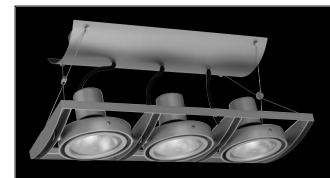

Adapter Copper alloy contacts provide precise spring action - no arcing and will not take a set • True, positive electrical ground • On/off switch included • Patented embossed polarity arrows on bottom of adapter • Spring-loaded positive latch with embossed polarity arrows secures trac light to trac • "Pull-up" contact to up position for two-circuit application.

Labels UL listed, CSA certified.

Product specifications subject to change without notice.

Line Voltage PAR30

Catalog Number	Description	Finish	Lamp
XT30101WH	1-Lamp	White	75W PAR30
XT30101BL	1-Lamp	Black	75W PAR30
XT30101SL	1-Lamp	Silver	75W PAR30
XT30101GP	1-Lamp	Graphite	75W PAR30

Catalog Number	Description	Finish	Lamp
XT30201WH	2-Lamp	White	75W PAR30
XT30201BL	2-Lamp	Black	75W PAR30
XT30201SL	2-Lamp	Silver	75W PAR30
XT30201GP	2-Lamp	Graphite	75W PAR30

Catalog Number	Description	Finish	Lamp
XT30301WH	3-Lamp	White	75W PAR30
XT30301BL	3-Lamp	Black	75W PAR30
XT30301SL	3-Lamp	Silver	75W PAR30
XT30301GP	3-Lamp	Graphite	75W PAR30

Catalog Number	Description	Finish	Lamp
XT30401WH	4-Lamp Linear	White	75W PAR30
XT30401BL	4-Lamp Linear	Black	75W PAR30
XT30401SL	4-Lamp Linear	Silver	75W PAR30
XT30401GP	4-Lamp Linear	Graphite	75W PAR30

Catalog Number	Description	Finish	Lamp
XT30404WH	4-Lamp Quad	White	75W PAR30
XT30404BL	4-Lamp Quad	Black	75W PAR30
XT30404SL	4-Lamp Quad	Silver	75W PAR30
XT30404GP	4-Lamp Quad	Graphite	75W PAR30