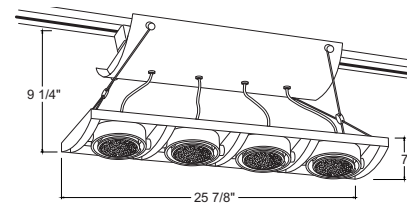

Adapter Copper alloy contacts provide precise spring action - no arcing and will not take a set • True, positive electrical ground • On/off switch included • Patented embossed polarity arrows on bottom of adapter • Spring-loaded positive latch with embossed polarity arrows secures trac light to trac • "Pull-up" contact to up position for two-circuit application.

Labels UL listed, CSA certified.

Product specifications subject to change without notice.

Line Voltage PAR30

Catalog Number	Description	Finish	Lamp
XT30101WH	1-Lamp	White	75W PAR30
XT30101BL	1-Lamp	Black	75W PAR30
XT30101SL	1-Lamp	Silver	75W PAR30
XT30101GP	1-Lamp	Graphite	75W PAR30

Catalog Number	Description	Finish	Lamp
XT30201WH	2-Lamp	White	75W PAR30
XT30201BL	2-Lamp	Black	75W PAR30
XT30201SL	2-Lamp	Silver	75W PAR30
XT30201GP	2-Lamp	Graphite	75W PAR30

Catalog Number	Description	Finish	Lamp
XT30301WH	3-Lamp	White	75W PAR30
XT30301BL	3-Lamp	Black	75W PAR30
XT30301SL	3-Lamp	Silver	75W PAR30
XT30301GP	3-Lamp	Graphite	75W PAR30

Catalog Number	Description	Finish	Lamp
XT30401WH	4-Lamp Linear	White	75W PAR30
XT30401BL	4-Lamp Linear	Black	75W PAR30
XT30401SL	4-Lamp Linear	Silver	75W PAR30
XT30401GP	4-Lamp Linear	Graphite	75W PAR30

Catalog Number	Description	Finish	Lamp
XT30404WH	4-Lamp Quad	White	75W PAR30
XT30404BL	4-Lamp Quad	Black	75W PAR30
XT30404SL	4-Lamp Quad	Silver	75W PAR30
XT30404GP	4-Lamp Quad	Graphite	75W PAR30