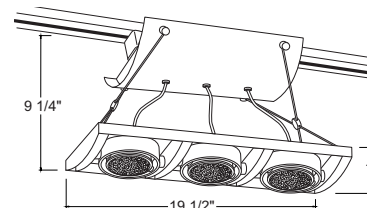

Adapter Copper alloy contacts provide precise spring action - no arcing and will not take a set • True, positive electrical ground • On/off switch included • Patented embossed polarity arrows on bottom of adapter • Spring-loaded positive latch with embossed polarity arrows secures trac light to trac • "Pull-up" contact to up position for two-circuit application.

Labels UL listed, CSA certified.

Product specifications subject to change without notice.

Line Voltage PAR30

Catalog Number	Description	Finish	Lamp
XT30101WH	1-Lamp	White	75W PAR30
XT30101BL	1-Lamp	Black	75W PAR30
XT30101SL	1-Lamp	Silver	75W PAR30
XT30101GP	1-Lamp	Graphite	75W PAR30

Catalog Number	Description	Finish	Lamp
XT30201WH	2-Lamp	White	75W PAR30
XT30201BL	2-Lamp	Black	75W PAR30
XT30201SL	2-Lamp	Silver	75W PAR30
XT30201GP	2-Lamp	Graphite	75W PAR30

Catalog Number	Description	Finish	Lamp
XT30301WH	3-Lamp	White	75W PAR30
XT30301BL	3-Lamp	Black	75W PAR30
XT30301SL	3-Lamp	Silver	75W PAR30
XT30301GP	3-Lamp	Graphite	75W PAR30

Catalog Number	Description	Finish	Lamp
XT30401WH	4-Lamp Linear	White	75W PAR30
XT30401BL	4-Lamp Linear	Black	75W PAR30
XT30401SL	4-Lamp Linear	Silver	75W PAR30
XT30401GP	4-Lamp Linear	Graphite	75W PAR30

Catalog Number	Description	Finish	Lamp
XT30404WH	4-Lamp Quad	White	75W PAR30
XT30404BL	4-Lamp Quad	Black	75W PAR30
XT30404SL	4-Lamp Quad	Silver	75W PAR30
XT30404GP	4-Lamp Quad	Graphite	75W PAR30