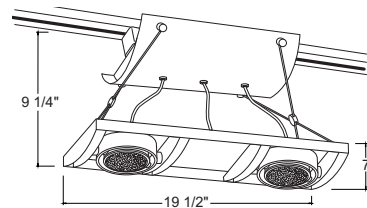

Adapter Copper alloy contacts provide precise spring action - no arcing and will not take a set • True, positive electrical ground • On/off switch included • Patented embossed polarity arrows on bottom of adapter • Spring-loaded positive latch with embossed polarity arrows secures trac light to trac • "Pull-up" contact to up position for two-circuit application.

Labels UL listed, CSA certified.

Product specifications subject to change without notice.

Line Voltage PAR30

Catalog Number	Description	Finish	Lamp
XT30101WH	1-Lamp	White	75W PAR30
XT30101BL	1-Lamp	Black	75W PAR30
XT30101SL	1-Lamp	Silver	75W PAR30
XT30101GP	1-Lamp	Graphite	75W PAR30

Catalog Number	Description	Finish	Lamp
XT30201WH	2-Lamp	White	75W PAR30
XT30201BL	2-Lamp	Black	75W PAR30
XT30201SL	2-Lamp	Silver	75W PAR30
XT30201GP	2-Lamp	Graphite	75W PAR30

Catalog Number	Description	Finish	Lamp
XT30301WH	3-Lamp	White	75W PAR30
XT30301BL	3-Lamp	Black	75W PAR30
XT30301SL	3-Lamp	Silver	75W PAR30
XT30301GP	3-Lamp	Graphite	75W PAR30

Catalog Number	Description	Finish	Lamp
XT30401WH	4-Lamp Linear	White	75W PAR30
XT30401BL	4-Lamp Linear	Black	75W PAR30
XT30401SL	4-Lamp Linear	Silver	75W PAR30
XT30401GP	4-Lamp Linear	Graphite	75W PAR30

Catalog Number	Description	Finish	Lamp
XT30404WH	4-Lamp Quad	White	75W PAR30
XT30404BL	4-Lamp Quad	Black	75W PAR30
XT30404SL	4-Lamp Quad	Silver	75W PAR30
XT30404GP	4-Lamp Quad	Graphite	75W PAR30