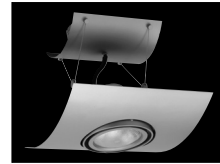

TRAC-MASTER®

Line Voltage

AVIO™ TRAC MOUNTED SERIES
XT30101, XT30201, XT30301,
XT30401, XT30404

AIRFOIL TRIM PRODUCT DESCRIPTION

One piece snap-in steel construction transforms the AVIO appearance to a more sophisticated, sculpted look. Available in silver, graphite, white and black finishes. Custom paint or laminates may be applied in field. Materials must be rated for temperatures up to 60° C.