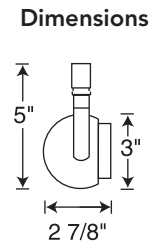

Geometrics

The timeless simplicity of cones and spheres. Choose the MR16 Cone series for a more sophisticated design statement or MR16 Orb fixtures for a balanced, consistent appearance regardless of aiming angle.

Cone

Catalog #
TL160WH
TL160BL
TL160SL

Finish
White
Black
Silver

Lamp
12V or 24V
20-50W MR16

Orb

Catalog #
TL165WH
TL165BL
TL165SL

Finish
White
Black
Silver

Lamp
12V or 24V
20-50W MR16

Slant Cylinder

A simple, solid form, this unique stepped cylinder adds a subtle hint of design into applications that call for a fully enclosed lamp.

Catalog #
TL109WH
TL109BL

Finish
White
Black

Lamp
12V or 24V
20-50W MR16

Light Control Accessories

For Fixtures:	TL160	TL165	TL109
Color Filters	T551-5	T551-5	T551-5
Dichroic Lenses	T5501-18	T5501-18	T5501-18
UV Filter	T5522	T5522	T5522
Uniformity Lens	T5521	T5521	T5521
Diffuse Spread Lens	T5520	T5520	T5520
Linear Spread Lens	T559	T559	T559
Prismatic Spread Lens	T557	T557	T557
Hexcell Louver	T5559BL	-	T5559BL
Black Snoot	T558BL	-	T558BL
Black Eyebrow	-	-	T556BL
Black Barn Doors	-	-	T74BL