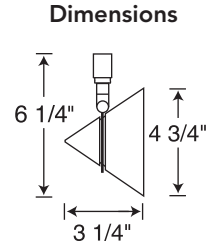

#### Cone

**Catalog #**  
**TL160WH**  
**TL160BL**  
**TL160SL**

**Finish**  
 White  
 Black  
 Silver

**Lamp**  
 12V or 24V  
 20-50W MR16