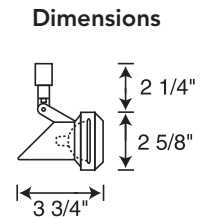

Light Control Accessories

For Fixtures:	TL160	TL165	TL109
Color Filters	T551-5	T551-5	T551-5
Dichroic Lenses	T5501-18	T5501-18	T5501-18
UV Filter	T5522	T5522	T5522
Uniformity Lens	T5521	T5521	T5521
Diffuse Spread Lens	T5520	T5520	T5520
Linear Spread Lens	T559	T559	T559
Prismatic Spread Lens	T557	T557	T557
Hexcell Louver	T5559BL	-	T5559BL
Black Snoot	T558BL	-	T558BL
Black Eyebrow	-	-	T556BL
Black Barn Doors	-	-	T74BL