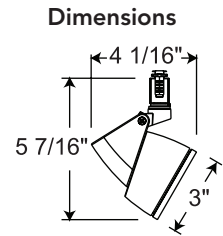

Facet®

Sweeping lines, arresting angles, and a brilliant lack of symmetry result in a totally unexpected design. Concealed wiring completes the ultra-clean appearance. Facet for Trac 12 low voltage is designed to use with 50W MR16 halogen lamps. A dual accessory media cartridge is standard on this fixture.

Catalog #	Finish	Lamp
TL150WH	White	12V or 24V 20-50W MR16
TL150BL	Black	
TL150SL	Silver	

Xanadu®

Stunning simplicity yields a classic beauty. Xanadu's stem elevates from the fixture as though carved from a section of its cone shaped body. Its pure shape is devoid of extraneous detail. Concealed wiring produces an ultra-clean appearance. Xanadu for Trac 12 low voltage is designed to use 50W MR16 halogen lamps. A dual accessory media cartridge is standard on this fixture.

Catalog #	Finish	Lamp
TL170WH	White	12V or 24V 20-50W MR16
TL170BL	Black	
TL170SL	Silver	

Glacis®

The flower-like Glacis is inspired by the beauty of our natural world. The truncated conical element at the top cloaks the stem pivot when observed from conventional viewing angles. Concealed wiring completes the ultra-clean appearance. Glacis for Trac 12 low voltage is designed to use 50W MR16 halogen lamps. A dual accessory media cartridge is standard on this fixture.

Catalog #	Finish	Lamp
TL180WH	White	12V or 24V 20-50W MR16
TL180BL	Black	
TL180SL	Silver	

Cubix®

The Cubix is a study of the visual relationship between two different geometric forms: the ring and the cube. In this design, the stem becomes a central element, forming a pleasant visual extension of the cube form. Concealed wiring offers an ultra-clean appearance. Cubix for Trac 12 is designed to use 50W MR16 halogen lamps. A dual accessory media cartridge is standard on this fixture.