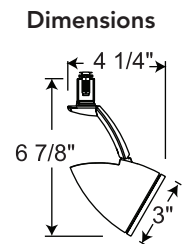

Facet®

Sweeping lines, arresting angles, and a brilliant lack of symmetry result in a totally unexpected design. Concealed wiring completes the ultra-clean appearance. Facet for Trac 12 low voltage is designed to use with 50W MR16 halogen lamps. A dual accessory media cartridge is standard on this fixture.

Catalog #	Finish	Lamp
TL150WH	White	12V or 24V 20-50W MR16
TL150BL	Black	
TL150SL	Silver	

Xanadu®

Stunning simplicity yields a classic beauty. Xanadu's stem elevates from the fixture as though carved from a section of its cone shaped body. Its pure shape is devoid of extraneous detail. Concealed wiring produces an ultra-clean appearance. Xanadu for Trac 12 low voltage is designed to use 50W MR16 halogen lamps. A dual accessory media cartridge is standard on this fixture.

Catalog #	Finish	Lamp
TL170WH	White	12V or 24V 20-50W MR16
TL170BL	Black	
TL170SL	Silver	

Glacis®

The flower-like Glacis is inspired by the beauty of our natural world. The truncated conical element at the top cloaks the stem pivot when observed from conventional viewing angles. Concealed wiring completes the ultra-clean appearance. Glacis for Trac 12 low voltage is designed to use 50W MR16 halogen lamps. A dual accessory media cartridge is standard on this fixture.

Catalog #	Finish	Lamp
TL180WH	White	12V or 24V 20-50W MR16
TL180BL	Black	
TL180SL	Silver	

Cubix®

The Cubix is a study of the visual relationship between two different geometric forms: the ring and the cube. In this design, the stem becomes a central element, forming a pleasant visual extension of the cube form. Concealed wiring offers an ultra-clean appearance. Cubix for Trac 12 is designed to use 50W MR16 halogen lamps. A dual accessory media cartridge is standard on this fixture.