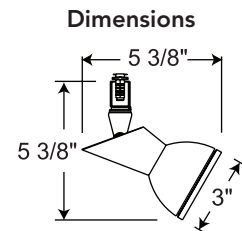

Facet®

Sweeping lines, arresting angles, and a brilliant lack of symmetry result in a totally unexpected design. Concealed wiring completes the ultra-clean appearance. Facet for Trac 12 low voltage is designed to use with 50W MR16 halogen lamps. A dual accessory media cartridge is standard on this fixture.

Catalog #	Finish	Lamp
TL150WH	White	12V or 24V 20-50W MR16
TL150BL	Black	
TL150SL	Silver	

Xanadu®

Stunning simplicity yields a classic beauty. Xanadu's stem elevates from the fixture as though carved from a section of its cone shaped body. Its pure shape is devoid of extraneous detail. Concealed wiring produces an ultra-clean appearance. Xanadu for Trac 12 low voltage is designed to use 50W MR16 halogen lamps. A dual accessory media cartridge is standard on this fixture.

Catalog #	Finish	Lamp
TL170WH	White	12V or 24V 20-50W MR16
TL170BL	Black	
TL170SL	Silver	

Glacis®

The flower-like Glacis is inspired by the beauty of our natural world. The truncated conical element at the top cloaks the stem pivot when observed from conventional viewing angles. Concealed wiring completes the ultra-clean appearance. Glacis for Trac 12 low voltage is designed to use 50W MR16 halogen lamps. A dual accessory media cartridge is standard on this fixture.

Catalog #	Finish	Lamp
TL180WH	White	12V or 24V 20-50W MR16
TL180BL	Black	
TL180SL	Silver	

Cubix®

The Cubix is a study of the visual relationship between two different geometric forms: the ring and the cube. In this design, the stem becomes a central element, forming a pleasant visual extension of the cube form. Concealed wiring offers an ultra-clean appearance. Cubix for Trac 12 is designed to use 50W MR16 halogen lamps. A dual accessory media cartridge is standard on this fixture.