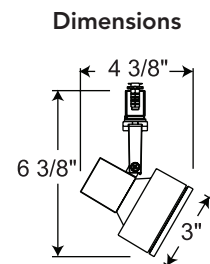

Light Control Accessories

For Fixtures: TL150, TL170, TL180, TL190

Color Filters/Lenses	T741-6	Diffuse Spread Lens	T7420
Prismatic Spread Lens	T7477	Uniformity Lens	T7421
Linear Spread Lens	T7478	UV Filter Lens	T7422
Dichroic Lenses	T7401-18	Hexcell Louver	T7459BL