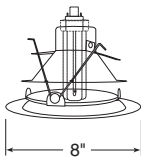

Note: Specify General Electric or Osram Sylvania lamps only.

Lensed

Catalog #
239-WH

Description
Frosted Lens, White Trim

Max. Lamp Rating
ICPL/PL618: 18W
ICPL/PL613: 13W

Frosted Lens with Reflector

Catalog #
240-PW
240-WH

Description
Shower/Closet Light, Plastic White
White Trim

Max. Lamp Rating
ICPL/PL618: 18W
ICPL/PL613: 13W

Abalite Lens with Reflector

Note: For 18W housings, use only Phillips or Osram Sylvania lamps.

Catalog #
241-PW
241-WH