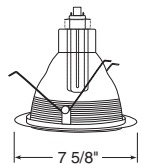

Catalog #
233C-WH

Description
Clear Alzak® with Black Baffle, White Trim

Max. Lamp Rating
ICPL/PL618: 18W
ICPL/PL613: 13W
Aperture
5 7/8"