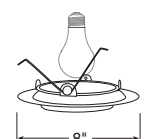

Lensed (cont)

Catalog #
20-PW
20-WH

Description
Shower/Closet Light, Plastic White
White Trim

Max. Lamp Rating
IC2: 40W A19
TC2/TC2R: 75W A19

Catalog #
240-PW
240-WH

Description
Shower/Closet Light, Plastic White
White Trim

Max. Lamp Rating
IC2: 60W A19
TC2/TC2R: 100W A19

Catalog #
21-PW
21-WH

Description
Shower/Closet Light, Plastic White
White Trim

Max. Lamp Rating
IC2: 40W A19
TC2/TC2R: 75W A19

+Trim may be used with TRC2 housing adjusted in lowest height (5 1/4") position

Catalog #
22-WH

Description
White Trim

Max. Lamp Rating
IC2: 40W A19
TC2/TC2R: 75W A19

Catalog #
241-PW
241-WH

Description
Shower/Closet Light, Plastic White
White Trim

Max. Lamp Rating
IC2: 60W A19
TC2/TC2R: 100W A19

+Trim may be used with TRC2 housing adjusted in lowest height (5 1/4") position

Catalog #
242-ABZ
242-SC
242-WH

Description
Classic Aged Bronze Trim
Satin Chrome Trim
White Trim

Max. Lamp Rating
IC2: 75W PAR38
TC2/TC2R: 120W
PAR38

Wall Wash

Catalog #
261W-WH
261B-WH

Description
White Baffle, White Trim
Black Baffle, White Trim

Max. Lamp Rating
IC2: 40W A19
TC2/TC2R: 75W A19

Down-Lites