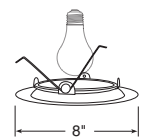

Lensed (cont)

Catalog #
20-PW
20-WH

Description
Shower/Closet Light, Plastic White
White Trim

Max. Lamp Rating
IC2: 40W A19
TC2/TC2R: 75W A19

Catalog #
240-PW
240-WH

Description
Shower/Closet Light, Plastic White
White Trim

Max. Lamp Rating
IC2: 60W A19
TC2/TC2R: 100W A19

Catalog #
21-PW
21-WH

Description
Shower/Closet Light, Plastic White
White Trim

Max. Lamp Rating
IC2: 40W A19
TC2/TC2R: 75W A19

+Trim may be used with TRC2 housing adjusted in lowest height (5 1/4") position

Catalog #
22-WH

Description
White Trim

Max. Lamp Rating
IC2: 40W A19
TC2/TC2R: 75W A19

Catalog #
241-PW
241-WH

Description
Shower/Closet Light, Plastic White
White Trim

Max. Lamp Rating
IC2: 60W A19
TC2/TC2R: 100W A19

+Trim may be used with TRC2 housing adjusted in lowest height (5 1/4") position

Catalog #
242-ABZ
242-SC
242-WH

Description
Classic Aged Bronze Trim
Satin Chrome Trim
White Trim

Max. Lamp Rating
IC2: 75W PAR38
TC2/TC2R: 120W
PAR38

Wall Wash

Catalog #
261W-WH
261B-WH

Description
White Baffle, White Trim
Black Baffle, White Trim

Max. Lamp Rating
IC2: 40W A19
TC2/TC2R: 75W A19

Down-Lites