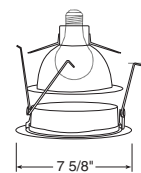

Lensed

Catalog #
239-WH

Description
Frosted Lens, White Trim

Max. Lamp Rating
ICPL/PL618: 18W
ICPL/PL613: 13W