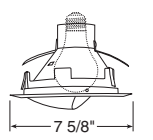

Frosted Lens with Clear Center

Wall Wash

Catalog #
261W-WH
261B-WH

Description
White Baffle, White Trim
Black Baffle, White Trim

Max. Lamp Rating
IC2: 40W A19
TC2/TC2R: 75W A19

Scoop

Down-Lites