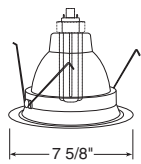

Trims for ICPL618E – PL613RE

Downlights

Catalog #
28W-WH
28B-WH

Description
White Baffle, White Trim
Black Baffle, White Trim

Max. Lamp Rating
ICPL/PL618: 18W
ICPL/PL613: 13W
Aperture
5 7/8"

Ultra-Trim Baffle

Catalog #
29C-WH
29W-WH

Description
Clear Finish, White Trim
White Finish, White Trim

Max. Lamp Rating
ICPL/PL618: 18W
ICPL/PL613: 13W
Aperture
5 7/8"

Ultra-Trim Cone

Catalog #
232C-WH
232G-WH
232HZ-WH
232W-WH
232WHZ-WH

Description
Shower/Closet Light, Plastic White
White Trim

Max. Lamp Rating
ICPL/PL618: 18W
ICPL/PL613: 13W

Abalite Lens with Reflector

Note: For 18W housings, use only Phillips or Osram Sylvania lamps.

Catalog #
241-PW
241-WH

Description
Shower/Closet Light, Plastic White
White Trim

Max. Lamp Rating
ICPL/PL618: 18W
ICPL/PL613: 13W

Drop Opal with Reflector

Lensed (cont)

Catalog #
20-PW
20-WH

Description
Shower/Closet Light, Plastic White
White Trim