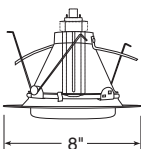

Description
Shower/Closet Light, Plastic White
White Trim

Max. Lamp Rating
ICPL/PL618: 18W
ICPL/PL613: 13W

Abalite Lens with Reflector

Note: For 18W housings, use only Phillips or Osram Sylvania lamps.

Catalog #
241-PW
241-WH