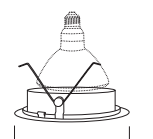

Drop Opal with Reflector

+Trim may be used with TRC2 housing adjusted in lowest height (5 1/4") position

Catalog #
242-ABZ
242-SC
242-WH

Description
Classic Aged Bronze Trim
Satin Chrome Trim
White Trim

Max. Lamp Rating
IC2: 75W PAR38
TC2/TC2R: 120W
PAR38