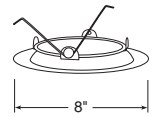

Lensed (cont)

Catalog #
20-PW
20-WH

Description
Shower/Closet Light, Plastic White
White Trim

Max. Lamp Rating
IC2: 40W A19
TC2/TC2R: 75W A19

Catalog #
240-PW
240-WH

Description
Shower/Closet Light, Plastic White
White Trim

Max. Lamp Rating
IC2: 60W A19
TC2/TC2R: 100W A19

Catalog #
21-PW
21-WH

Description
Shower/Closet Light, Plastic White
White Trim

Max. Lamp Rating
IC2: 40W A19
TC2/TC2R: 75W A19

+Trim may be used with TRC2 housing adjusted in lowest height (5 1/4") position

Catalog #
22-WH

Description
White Trim

Max. Lamp Rating
IC2: 40W A19
TC2/TC2R: 75W A19

Catalog #
241-PW
241-WH

Description
Shower/Closet Light, Plastic White
White Trim

Max. Lamp Rating
IC2: 60W A19
TC2/TC2R: 100W A19

+Trim may be used with TRC2 housing adjusted in lowest height (5 1/4") position

Catalog #
242-ABZ
242-SC
242-WH

Description
Classic Aged Bronze Trim
Satin Chrome Trim
White Trim

Max. Lamp Rating
IC2: 75W PAR38
TC2/TC2R: 120W
PAR38

Wall Wash

Catalog #
261W-WH
261B-WH

Description
White Baffle, White Trim
Black Baffle, White Trim

Max. Lamp Rating
IC2: 40W A19
TC2/TC2R: 75W A19

Down-Lites