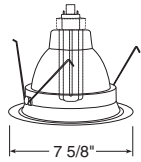

Trims for ICPL618E – PL613RE

Downlights

Catalog #
28W-WH
28B-WH

Description
White Baffle, White Trim
Black Baffle, White Trim

Max. Lamp Rating
ICPL/PL618: 18W
ICPL/PL613: 13W
Aperture
5 7/8"

Ultra-Trim Baffle

Catalog #
29C-WH
29W-WH

Description
Clear Finish, White Trim
White Finish, White Trim

Max. Lamp Rating
ICPL/PL618: 18W
ICPL/PL613: 13W
Aperture
5 7/8"

Ultra-Trim Cone

Catalog #
232C-WH
232G-WH
232HZ-WH
232W-WH
232WHZ-WH

Description
Shower/Closet Light, Plastic White
White Trim

Max. Lamp Rating
ICPL/PL618: 18W
ICPL/PL613: 13W

Abalite Lens with Reflector

Note: For 18W housings, use only Phillips or Osram Sylvania lamps.

Catalog #
241-PW
241-WH