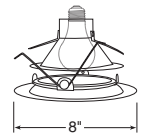

Lensed (cont)

Catalog #
20-PW
20-WH

Description
Shower/Closet Light, Plastic White
White Trim

Max. Lamp Rating
IC2: 40W A19
TC2/TC2R: 75W A19

Catalog #
240-PW
240-WH

Description
Shower/Closet Light, Plastic White
White Trim

Max. Lamp Rating
IC2: 60W A19
TC2/TC2R: 100W A19

Catalog #
21-PW
21-WH

Description
Shower/Closet Light, Plastic White
White Trim

Max. Lamp Rating
IC2: 40W A19
TC2/TC2R: 75W A19

+Trim may be used with TRC2 housing adjusted in lowest height (5 1/4") position

Catalog #
22-WH

Description
White Trim

Max. Lamp Rating
IC2: 40W A19
TC2/TC2R: 75W A19

Catalog #
241-PW
241-WH

Description
Shower/Closet Light, Plastic White
White Trim

Max. Lamp Rating
IC2: 60W A19
TC2/TC2R: 100W A19

+Trim may be used with TRC2 housing adjusted in lowest height (5 1/4") position

Catalog #
242-ABZ
242-SC
242-WH

Description
Classic Aged Bronze Trim
Satin Chrome Trim
White Trim

Max. Lamp Rating
IC2: 75W PAR38
TC2/TC2R: 120W
PAR38

Wall Wash

Catalog #
261W-WH
261B-WH

Description
White Baffle, White Trim
Black Baffle, White Trim

Max. Lamp Rating
IC2: 40W A19
TC2/TC2R: 75W A19

Down-Lites