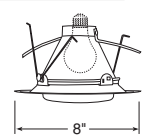

Catalog #
241-PW
241-WH

Description
Shower/Closet Light, Plastic White
White Trim

Max. Lamp Rating
IC2: 60W A19
TC2/TC2R: 100W A19