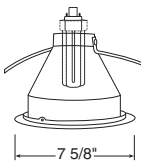

Trims for ICPL618E – PL613RE

Downlights

Catalog #
28W-WH
28B-WH

Description
White Baffle, White Trim
Black Baffle, White Trim

Max. Lamp Rating
ICPL/PL618: 18W
ICPL/PL613: 13W
Aperture
5 7/8"

Ultra-Trim Baffle

Catalog #
29C-WH
29W-WH

Description
Clear Finish, White Trim
White Finish, White Trim

Max. Lamp Rating
ICPL/PL618: 18W
ICPL/PL613: 13W
Aperture
5 7/8"

Ultra-Trim Cone

Catalog #
232C-WH
232G-WH
232HZ-WH
232W-WH
232WHZ-WH

Description
Shower/Closet Light, Plastic White
White Trim

Max. Lamp Rating
ICPL/PL618: 18W
ICPL/PL613: 13W

Abalite Lens with Reflector

Note: For 18W housings, use only Phillips or Osram Sylvania lamps.

Catalog #
241-PW
241-WH

Description
Shower/Closet Light, Plastic White
White Trim

Max. Lamp Rating
ICPL/PL618: 18W
ICPL/PL613: 13W

Drop Opal with Reflector

Lensed (cont)

Catalog #
20-PW
20-WH

Description
Shower/Closet Light, Plastic White
White Trim