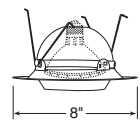

Downlights

Catalog #
244W-WH
244B-WH

Description
White Baffle, White Trim
Black Baffle, White Trim

Max. Lamp Rating
50W PAR30
Aperture
5 3/4"

*Compatible with TR6, 6" trim ring

Catalog #
247B-WH
247C-WH
247G-WH
247HZ-WH
247WHZ-WH

Description
Black Alzak®, White Trim
Clear Alzak®, White Trim
Gold Alzak®, White Trim
Haze, White Trim
Wheat Haze, White Trim

Max. Lamp Rating
75W PAR30, 65W BR30
Aperture
4 1/8"

*Compatible with TR6, 6" trim ring

Catalog #
250-ABZ
250-SC
250-WH

Description
Classic Aged Bronze Trim
Satin Chrome Trim
White Trim

Max. Lamp Rating
65W BR30
Aperture
4"

Adjustables

Catalog #
228-WH

Description
White Trim

Max. Lamp Rating
50W PAR20/R20

Catalog #
248W-WH

Description
White Baffle, White Trim

Max. Lamp Rating
50W PAR20/R20

Catalog #
229-ABZ
229-SC
229-WH
229-BL

Description
Classic Aged Bronze Trim
Satin Chrome Trim
White Trim
Black Trim

Max. Lamp Rating
75W PAR30L, 65W BR30

Catalog #
249W-WH
249B-WH

Description
White Baffle, White Trim
Black Baffle, White Trim

Max. Lamp Rating
75W PAR30L, 65W BR30

Catalog #
XR30101BL
XR30101GP
XR30101SL
XR30101WH

Description
AVIO - Black Trim
AVIO - Graphite Trim
AVIO - Silver Trim
AVIO - White Trim

Max. Lamp Rating
75W PAR30

Lensed

Catalog #
241-PW
241-WH

Description
Shower/Closet Light, Plastic White
White Trim

Max. Lamp Rating
40W A19