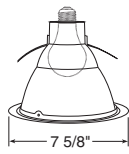

A-Lamp Downlights (cont)

Catalog #
233C-WH

Description
Clear Alzak® with Black Baffle,
White Trim

Max. Lamp Rating
40W A19
Aperture
5 7/8"

A-Lamp Reflector with Baffle

Catalog #
232C-WH
232G-WH
232HZ-WH
232W-WH
232WHZ-WH

Description
Clear Alzak®, White Trim
Gold Alzak®, White Trim
Haze, White Trim
Gloss White, White Trim
Wheat Haze, White Trim

Max. Lamp Rating
60W A19
Aperture
5 7/8"

A-Lamp Reflector

BR/PAR Adjustables

Catalog #
226W-WH
226B-WH

Description
White Cylinder Adjustable with White
Baffle, White Trim
Black Cylinder Adjustable with Black
Baffle, White Trim

Max. Lamp Rating
60W PAR16

Cylinder Spotlight in Baffle

Catalog #
228-WH

Description
White Trim