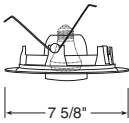

BR/PAR Adjustables

Catalog #
226W-WH
226B-WH

Description
White Cylinder Adjustable with White
Baffle, White Trim
Black Cylinder Adjustable with Black
Baffle, White Trim

Max. Lamp Rating
60W PAR16