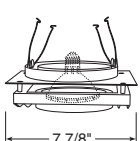

Downlights

Catalog #
244W-WH
244B-WH

Description
White Baffle, White Trim
Black Baffle, White Trim

Max. Lamp Rating
50W PAR30
Aperture
5 3/4"

*Compatible with TR6, 6" trim ring

Catalog #
247B-WH
247C-WH
247G-WH
247HZ-WH
247WHZ-WH

Description
Black Alzak®, White Trim
Clear Alzak®, White Trim
Gold Alzak®, White Trim
Haze, White Trim
Wheat Haze, White Trim

Max. Lamp Rating
75W PAR30, 65W BR30
Aperture
4 1/8"

*Compatible with TR6, 6" trim ring

Catalog #
250-ABZ
250-SC
250-WH

Description
Classic Aged Bronze Trim
Satin Chrome Trim
White Trim

Max. Lamp Rating
65W BR30
Aperture
4"

Adjustables

Catalog #
228-WH

Description
White Trim

Max. Lamp Rating
50W PAR20/R20

Catalog #
248W-WH

Description
White Baffle, White Trim

Max. Lamp Rating
50W PAR20/R20

Catalog #
229-ABZ
229-SC
229-WH
229-BL

Description
Classic Aged Bronze Trim
Satin Chrome Trim
White Trim
Black Trim

Max. Lamp Rating
75W PAR30L, 65W BR30

Catalog #
249W-WH
249B-WH

Description
White Baffle, White Trim
Black Baffle, White Trim

Max. Lamp Rating
75W PAR30L, 65W BR30

Catalog #
XR30101BL
XR30101GP
XR30101SL
XR30101WH

Description
AVIO - Black Trim
AVIO - Graphite Trim
AVIO - Silver Trim
AVIO - White Trim

Max. Lamp Rating
75W PAR30

Lensed

Catalog #
241-PW
241-WH

Description
Shower/Closet Light, Plastic White
White Trim

Max. Lamp Rating
40W A19