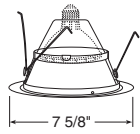

Downlights

Catalog #
244W-WH
244B-WH

Description
White Baffle, White Trim
Black Baffle, White Trim

Max. Lamp Rating
50W PAR30
Aperture
5 3/4"

*Compatible with TR6, 6" trim ring

Catalog #
247B-WH
247C-WH
247G-WH
247HZ-WH
247WHZ-WH

Description
Black Alzak®, White Trim
Clear Alzak®, White Trim
Gold Alzak®, White Trim
Haze, White Trim
Wheat Haze, White Trim

Max. Lamp Rating
75W PAR30, 65W BR30
Aperture
4 1/8"

*Compatible with TR6, 6" trim ring

Catalog #
250-ABZ
250-SC
250-WH

Description
Classic Aged Bronze Trim
Satin Chrome Trim
White Trim

Max. Lamp Rating
65W BR30
Aperture
4"

Adjustables

Catalog #
228-WH

Description
White Trim

Max. Lamp Rating
50W PAR20/R20

Catalog #
248W-WH

Description
White Baffle, White Trim

Max. Lamp Rating
50W PAR20/R20

Catalog #
229-ABZ
229-SC
229-WH
229-BL

Description
Classic Aged Bronze Trim
Satin Chrome Trim
White Trim
Black Trim

Max. Lamp Rating
75W PAR30L, 65W BR30

Catalog #
249W-WH
249B-WH

Description
White Baffle, White Trim
Black Baffle, White Trim

Max. Lamp Rating
75W PAR30L, 65W BR30

Catalog #
XR30101BL
XR30101GP
XR30101SL
XR30101WH

Description
AVIO - Black Trim
AVIO - Graphite Trim
AVIO - Silver Trim
AVIO - White Trim

Max. Lamp Rating
75W PAR30

Lensed

Catalog #
241-PW
241-WH

Description
Shower/Closet Light, Plastic White
White Trim

Max. Lamp Rating
40W A19