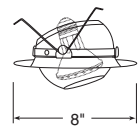

Adjustables