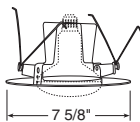

Downlights

Catalog #
244W-WH
244B-WH

Description
White Baffle, White Trim
Black Baffle, White Trim

Max. Lamp Rating
50W PAR30
Aperture
5 3/4"

*Compatible with TR6, 6" trim ring

Catalog #
247B-WH
247C-WH
247G-WH
247HZ-WH
247WHZ-WH

Description
Black Alzak®, White Trim
Clear Alzak®, White Trim
Gold Alzak®, White Trim
Haze, White Trim
Wheat Haze, White Trim

Max. Lamp Rating
75W PAR30, 65W BR30
Aperture
4 1/8"

*Compatible with TR6, 6" trim ring

Catalog #
250-ABZ
250-SC
250-WH

Description
Classic Aged Bronze Trim
Satin Chrome Trim
White Trim

Max. Lamp Rating
65W BR30
Aperture
4"

Adjustables

Catalog #
228-WH

Description
White Trim

Max. Lamp Rating
50W PAR20/R20

Catalog #
248W-WH

Description
White Baffle, White Trim

Max. Lamp Rating
50W PAR20/R20

Catalog #
229-ABZ
229-SC
229-WH
229-BL

Description
Classic Aged Bronze Trim
Satin Chrome Trim
White Trim
Black Trim

Max. Lamp Rating
75W PAR30L, 65W BR30

Catalog #
249W-WH
249B-WH

Description
White Baffle, White Trim
Black Baffle, White Trim

Max. Lamp Rating
75W PAR30L, 65W BR30

Catalog #
XR30101BL
XR30101GP
XR30101SL
XR30101WH

Description
AVIO - Black Trim
AVIO - Graphite Trim
AVIO - Silver Trim
AVIO - White Trim

Max. Lamp Rating
75W PAR30

Lensed

Catalog #
241-PW
241-WH

Description
Shower/Closet Light, Plastic White
White Trim

Max. Lamp Rating
40W A19