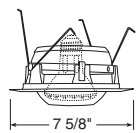

BR30 Open Frame

Adjustables

Catalog #
228-WH

Description
White Trim

Max. Lamp Rating
50W PAR20/R20

R/PAR20 Regressed Eyeball

Catalog #
248W-WH

Description
White Baffle, White Trim