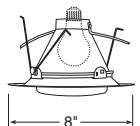

PAR/BR30 Regressed Eyeball

Catalog #
249W-WH
249B-WH

Description
White Baffle, White Trim
Black Baffle, White Trim

Max. Lamp Rating
75W PAR30L, 65W BR30

PAR/BR30 Regressed Eyeball in Baffle

Catalog #
XR30101BL
XR30101GP
XR30101SL
XR30101WH

Description
AVIO - Black Trim
AVIO - Graphite Trim
AVIO - Silver Trim
AVIO - White Trim

Max. Lamp Rating
75W PAR30

AVIO™ Square Gimbal Ring

Lensed

Catalog #
241-PW
241-WH

Description
Shower/Closet Light, Plastic White
White Trim