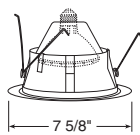

Downlights