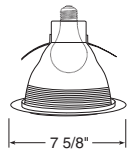

A-Lamp Downlights (cont)

Catalog #
233C-WH

Description
Clear Alzak® with Black Baffle,
White Trim

Max. Lamp Rating
40W A19
Aperture
5 7/8"

A-Lamp Reflector with Baffle

Catalog #
232C-WH
232G-WH
232HZ-WH
232W-WH
232WHZ-WH

Description
Clear Alzak®, White Trim
Gold Alzak®, White Trim
Haze, White Trim
Gloss White, White Trim
Wheat Haze, White Trim

Max. Lamp Rating
60W A19
Aperture
5 7/8"

A-Lamp Reflector

BR/PAR Adjustables

Catalog #
226W-WH
226B-WH

Description
White Cylinder Adjustable with White
Baffle, White Trim
Black Cylinder Adjustable with Black
Baffle, White Trim

Max. Lamp Rating
60W PAR16

Cylinder Spotlight in Baffle

Catalog #
228-WH

Description
White Trim