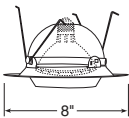

Catalog #
229-ABZ
229-BL
229-SC
229-WH

Description
Classic Aged Bronze Trim
Black Trim
Satin Chrome Trim
White Trim

Max. Lamp Rating
75W PAR30L, 65W BR30