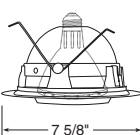

Downlights

Catalog #
244W-WH
244B-WH

Description
White Baffle, White Trim
Black Baffle, White Trim

Max. Lamp Rating
50W PAR30
Aperture
5 3/4"

*Compatible with TR6, 6" trim ring

Catalog #
247B-WH
247C-WH
247G-WH
247HZ-WH
247WHZ-WH

Description
Black Alzak®, White Trim
Clear Alzak®, White Trim
Gold Alzak®, White Trim
Haze, White Trim
Wheat Haze, White Trim

Max. Lamp Rating
75W PAR30, 65W BR30
Aperture
4 1/8"

*Compatible with TR6, 6" trim ring

Catalog #
250-ABZ
250-SC
250-WH

Description
Classic Aged Bronze Trim
Satin Chrome Trim
White Trim

Max. Lamp Rating
65W BR30
Aperture
4"

Adjustables

Catalog #
228-WH

Description
White Trim

Max. Lamp Rating
50W PAR20/R20

Catalog #
248W-WH

Description
White Baffle, White Trim

Max. Lamp Rating
50W PAR20/R20

Catalog #
229-ABZ
229-SC
229-WH
229-BL

Description
Classic Aged Bronze Trim
Satin Chrome Trim
White Trim
Black Trim

Max. Lamp Rating
75W PAR30L, 65W BR30

Catalog #
249W-WH
249B-WH

Description
White Baffle, White Trim
Black Baffle, White Trim

Max. Lamp Rating
75W PAR30L, 65W BR30

Catalog #
XR30101BL
XR30101GP
XR30101SL
XR30101WH

Description
AVIO - Black Trim
AVIO - Graphite Trim
AVIO - Silver Trim
AVIO - White Trim

Max. Lamp Rating
75W PAR30

Lensed

Catalog #
241-PW
241-WH

Description
Shower/Closet Light, Plastic White
White Trim

Max. Lamp Rating
40W A19