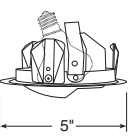

Max. Lamp Rating
IC1: 30W R20, 35W PAR20
IC1P: 30W R20, 50W
PAR20, 40W K19
TC1/TC1R: 50W
PAR20/R20

Wall Wash

Adjustable Scoop

Catalog #
16-WH
Description
White Trim

Max. Lamp Rating
25W R14/40W R16
intermediate screw base
Adjustment
50° vertical