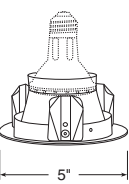

Eyeball with Black Baffle

Catalog #
448-SC
448-WH
Description
Satin Chrome Eyeball with Black Baffle,
Satin Chrome Trim
White Eyeball with Black Baffle,
White Trim

Max. Lamp Rating
IC1: 35W MR16/ES16 120V
GU10 base*
IC1P: 50W MR16/ES16
120V GU10 base*
TC1/TC1R: 50W
MR16/PAR16/ES16 120V
GU10 base*
Adjustment
35° vertical

** requires T599 Socket Extender (See accessory page)

Max. Lamp Rating
IC1: 30W R20, 50W
PAR20**
IC1P: 50W PAR20/R20,
40W K19
TC1/TC1R: 50W
PAR20/R20

Drop Opal

Catalog #
11-WH
Description
Drop Opal Lens, White Trim