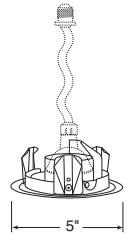

 Pinhole with Baffle	Catalog #	Description	Max. Lamp Rating	 5"
	443B-WH	White Trim	IC/TC44: 50W MR16 TC47: 75W MR16	
			Aperture	
			1 1/4"	

Adjustables

 Baffle-Downlight/Adjustable	Catalog #	Description	Max. Lamp Rating	 5"
	444W-WH	White Baffle, White Trim	IC/TC44: 50W MR16	
	444B-WH	Black Baffle, White Trim	TC47: 75W MR16	
	444B-BL	Black Baffle, Black Trim	Aperture	
	444B-ABZ	Black Baffle, Classic Aged Bronze Trim	3 3/8"	
444B-SC	Black Baffle, Satin Chrome Trim	Adjustment	30° vertical	

 Adjustable Slot Aperture	Catalog #	Description	Max. Lamp Rating	 5"
	445-WH	White Trim	IC/TC44: 50W MR16	
			TC47: 75W MR16	
			Aperture	
			1 1/2" x 2 1/8" Oblong	
			Adjustment	
			45° vertical	

 Eyeball with Black Baffle	Catalog #	Description	Max. Lamp Rating	 5"
	448-SC	Satin Chrome Eyeball with Black Baffle, Satin Chrome Trim	IC/TC44: 50W MR16	
	448-WH	White Eyeball with Black Baffle, White Trim	TC47: 75W MR16	
			Adjustment	
			35° vertical	

 Aiming Elbow	Catalog #	Description	Max. Lamp Rating	 4 7/8"
	449-ABZ	Classic Aged Bronze Trim	50W MR16	
	449-BL	Black Trim	Adjustment	
	449-SC	Satin Chrome Trim	75° vertical	
	449-WH	White Trim		

Adjustables (cont)

Adjustable Slot Aperture

Catalog #
445-WH
Description
White Trim

Not for use with IC1/IC1S/IC1W housings

Max. Lamp Rating
IC1P: 50W MR16/ES16 120V
GU10 base*
TC1/TC1R: 50W
MR16/PAR16/ES16 120V
GU10 base*
Aperture
1 1/2" x 2 1/8" Oblong
Adjustment
40° vertical