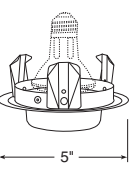

** requires T599 Socket Extender (See accessory page)

Max. Lamp Rating
IC1: 30W R20, 50W
PAR20**
IC1P: 50W PAR20/R20,
40W K19
TC1/TC1R: 50W
PAR20/R20

Drop Opal

Catalog #
11-WH
Description
Drop Opal Lens, White Trim

Max. Lamp Rating
IC1: 30W R20, 35W PAR20
IC1P: 30W R20, 50W
PAR20, 40W K19
TC1/TC1R: 50W
PAR20/R20

Wall Wash

Adjustable Scoop

Catalog #
16-WH
Description
White Trim

Max. Lamp Rating
25W R14/40W R16
intermediate screw base
Adjustment
50° vertical