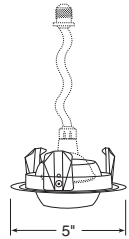

 Pinhole with Baffle	Catalog #	Description	Max. Lamp Rating	 5"
	443B-WH	White Trim	IC/TC44: 50W MR16 TC47: 75W MR16	
			Aperture	
			1 1/4"	

Adjustables

 Baffle-Downlight/Adjustable	Catalog #	Description	Max. Lamp Rating	 5"
	444W-WH	White Baffle, White Trim	IC/TC44: 50W MR16	
	444B-WH	Black Baffle, White Trim	TC47: 75W MR16	
	444B-BL	Black Baffle, Black Trim	Aperture	
	444B-ABZ	Black Baffle, Classic Aged Bronze Trim	3 3/8"	
444B-SC	Black Baffle, Satin Chrome Trim	Adjustment	30° vertical	

 Adjustable Slot Aperture	Catalog #	Description	Max. Lamp Rating	 5"
	445-WH	White Trim	IC/TC44: 50W MR16	
			TC47: 75W MR16	
			Aperture	
			1 1/2" x 2 1/8" Oblong	
			Adjustment	
			45° vertical	

 Eyeball with Black Baffle	Catalog #	Description	Max. Lamp Rating	 5"
	448-SC	Satin Chrome Eyeball with Black Baffle, Satin Chrome Trim	IC/TC44: 50W MR16	
	448-WH	White Eyeball with Black Baffle, White Trim	TC47: 75W MR16	
			Adjustment	
			35° vertical	

Adjustable Slot Aperture

Catalog #
445-WH
Description
White Trim

Not for use with IC1/IC1S/IC1W housings

Max. Lamp Rating
IC1P: 50W MR16/ES16 120V
GU10 base*
TC1/TC1R: 50W
MR16/PAR16/ES16 120V
GU10 base*
Aperture
1 1/2" x 2 1/8" Oblong
Adjustment
40° vertical

Eyeball with Black Baffle

Catalog #
448-SC
448-WH
Description
Satin Chrome Eyeball with Black Baffle,
Satin Chrome Trim
White Eyeball with Black Baffle,
White Trim

Max. Lamp Rating
IC1: 35W MR16/ES16 120V
GU10 base*
IC1P: 50W MR16/ES16
120V GU10 base*
TC1/TC1R: 50W
MR16/PAR16/ES16 120V
GU10 base*
Adjustment
35° vertical