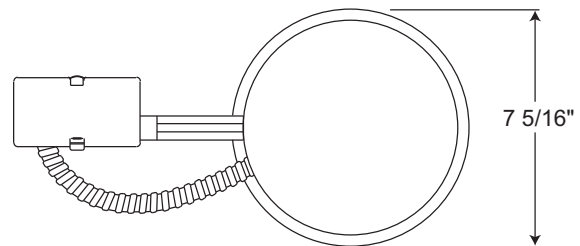

#### INSTALLATION

**Junction Box** Pre-wired junction box, UL and cUL listed for through-branch wiring maximum 4 No. 12 AWG 90° C branch circuit conductors (2 in, 2 out) • Junction box provided with removable access plate, (5) 1/2" knockouts, (4) Non-metallic sheathed cable connectors and ground wire • Knockouts equipped with pryout slots • Push-in electrical connectors supplied as standard for fast, secure installation.

#### DIMENSIONS

6 3/4" CEILING CUTOUT