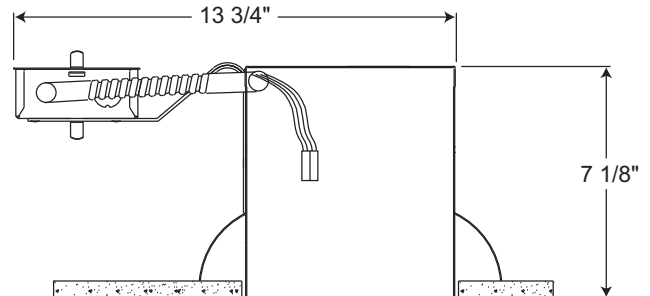

#### INSTALLATION

**Junction Box** Pre-wired junction box, UL and cUL listed for through-branch wiring maximum 4 No. 12 AWG 90° C branch circuit conductors (2 in, 2 out) • Junction box provided with removable access plate, (5) 1/2" knockouts, (4) Non-metallic sheathed cable connectors and ground wire • Knockouts equipped with pryout slots • Push-in electrical connectors supplied as standard for fast, secure installation.

#### DIMENSIONS

6 3/4" CEILING CUTOUT