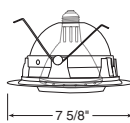

Catalog #
249W-WH
249B-WH

Description
White Baffle, White Trim
Black Baffle, White Trim

Max. Lamp Rating
75W PAR30L, 65W BR30