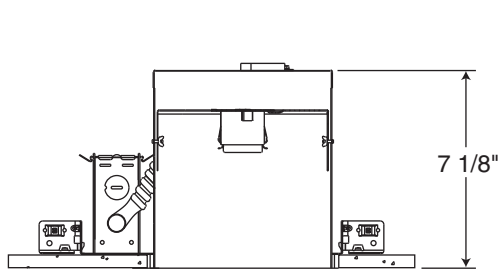

Ordering Information

Catalog Number: **IC22**

Catalog Number: **IC22W** - IC22 with push-in electrical connectors for fast, secure installation

Catalog Number: **IC22S** - IC22 with smaller footprint bar hanger (Real Nail® 2)

Accessories

Catalog Number	Description
ALG6	Air-Loc® Energy Conserving Gasket for 6" Air-Loc® IC housings

Dimensions

6 7/8" Ceiling Cutout

Adjustables (cont)

AVIO™ Square Gimbal Ring

Catalog #
XR30101BL
XR30101GP
XR30101SL
XR30101WH