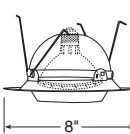

Catalog #
228-WH

Description
White Trim

Max. Lamp Rating
50W PAR20/R20

R/PAR20 Regressed Eyeball

Catalog #
248W-WH

Description
White Baffle, White Trim

Max. Lamp Rating
50W PAR20/R20

R/PAR20 Regressed Eyeball in Baffle