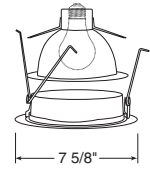

Ordering Information

Catalog Number: **IC22**

Catalog Number: **IC22W** - IC22 with push-in electrical connectors for fast, secure installation

Catalog Number: **IC22S** - IC22 with smaller footprint bar hanger (Real Nail® 2)

Accessories

Catalog Number	Description
ALG6	Air-Loc® Energy Conserving Gasket for 6" Air-Loc® IC housings

Dimensions

6 7/8" Ceiling Cutout

Adjustables (cont)

AVIO™ Square Gimbal Ring

Catalog #
XR30101BL
XR30101GP
XR30101SL
XR30101WH

Description
Black Trim
Graphite Trim
Silver Trim
White Trim

Max. Lamp Rating
75W PAR30

Lensed

Frosted Lens with Reflector

Catalog #
239-WH

Description
Frosted Lens, White Trim

Max. Lamp Rating
40W A19, 35W PAR30L

Drop Opal with Reflector

Catalog #
241-PW
241-WH

Description
Shower/Closet Light,
Plastic White
White Trim

Max. Lamp Rating
40W A19

Frosted Lens with Clear Center

Catalog #
242-ABZ
242-SC
242-WH

Description
Classic Aged Bronze Trim
Satin Chrome Trim
White Trim