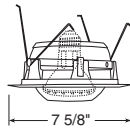

Catalog #
248W-WH

Description
White Baffle, White Trim

Max. Lamp Rating
50W PAR20/R20