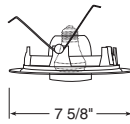

Adjustables

Catalog #
226W-WH
226B-WH

Description
White Cylinder Adjustable with White Baffle, White Trim
Black Cylinder Adjustable with Black Baffle, White Trim

Max. Lamp Rating
60W PAR16