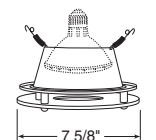

Metal Band

Catalog #
9524-SC

Description
Satin Chrome Band, Satin
Chrome Trim

Max. Lamp Rating
50W PAR30/75W
PAR30L/65W BR30
Aperture
5 7/8"