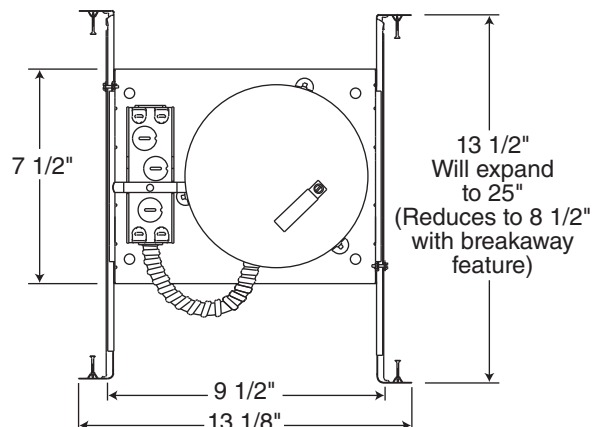

Features

- 6" Housing
- Adjustable socket plate and detachable socket with snap-in springs to accommodate various lamp and trim combinations
- Socket plate is secured at two points for consistent, straight lamp positioning
- Medium base porcelain socket with nickel-plated copper screw shell
- Shipped with socket cap to protect against paint overspray
- Housing is vertically adjustable to accommodate up to a 1" ceiling thickness
- Real Nail® 3 bar hangers: telescoping system with pre-installed removable nail for easy repositioning of housing in joist construction
- Integral T-bar mounting feature for secure installation in suspended ceilings
- Patented breakaway bars for tight joist spacing
- Bar hangers may be re-positioned 90°
- Curved foot facilitates alignment with joist bottom
- Quick-Loc slot and oversized set screw lock fixture in position
- Housing is fully assembled for ease of installation
- Pre-wired junction box with (5) 1/2" and (1) 3/4" knockouts with pryout slots, (4) non-metallic sheathed cable connectors, and ground wire
- Shadow-free, knife-edge trim design blends smoothly into the ceiling and allows architectural continuity with Aculux® trims
- UL Listed, C-UL/CSA certified for through-branch wiring, maximum (8) #12 AWG branch circuit conductors (4 in, 4 out)
- Thermally protected against improper use of lamps
- Lamp wattage ratings and apertures based on trim selection on pages 98-100

Ordering Information

Catalog Number: **IC22**

Catalog Number: **IC22W** - IC22 with push-in electrical connectors for fast, secure installation

Catalog Number: **IC22S** - IC22 with smaller footprint bar hanger (Real Nail® 2)

Accessories

Catalog Number	Description
ALG6	Air-Loc® Energy Conserving Gasket for 6" Air-Loc® IC housings

Dimensions

6 7/8" Ceiling Cutout

Adjustables (cont)

AVIO™ Square Gimbal Ring

Catalog #
XR30101BL
XR30101GP
XR30101SL
XR30101WH