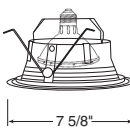

Catalog #
264W-WH
264B-WH

Description
White Baffle, White Trim
Black Baffle, White Trim

Max. Lamp Rating
50W PAR30
Aperture
5 3/4"