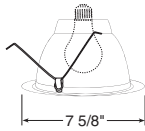

A-Lamp Downlights

Catalog #
231C-WH
231G-WH
231W-WH

Description
Clear Alzak®, White Trim
Gold Alzak®, White Trim
Gloss White, White Trim

Max. Lamp Rating
60W A19
Aperture
5 7/8"