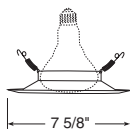

Luminous Collar (Frosted)

Catalog #
9702

Description
Clear Etched Collar

Max. Lamp Rating
50W PAR30/75W
PAR30L/65W BR30
Aperture
6 3/8"

BR/PAR Downlights (cont)

Catalog #
252-WH

Description
White Trim

Max. Lamp Rating
65W BR30
Aperture
4"