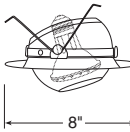

Adjustables

Catalog #
226W-WH
226B-WH

Description
White Cylinder Adjustable with White Baffle, White Trim
Black Cylinder Adjustable with Black Baffle, White Trim

Max. Lamp Rating
60W PAR16

Cylinder Spotlight in Baffle