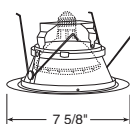

Catalog #
267B-WH
267C-WH
267G-WH
267HZ-WH
267WHZ-WH

Description
Black Alzak®, White Trim
Clear Alzak®, White Trim
Gold Alzak®, White Trim
Haze, White Trim
Wheat Haze, White Trim

Max. Lamp Rating
50W PAR30
Aperture
4"