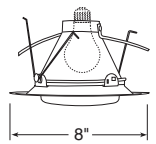

Catalog #
241-PW
241-WH

Description
Shower/Closet Light,
Plastic White
White Trim

Max. Lamp Rating
40W A19

Frosted Lens with Clear Center