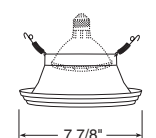

Adjustables (cont)

Catalog #
XR30101BL
XR30101GP
XR30101SL
XR30101WH

Description
Black Trim
Graphite Trim
Silver Trim
White Trim

Max. Lamp Rating
75W PAR30

Lensed

Catalog #
239-WH

Description
Frosted Lens, White Trim

Max. Lamp Rating
40W A19, 35W PAR30L

Catalog #
241-PW
241-WH

Description
Shower/Closet Light,
Plastic White
White Trim

Max. Lamp Rating
40W A19

Catalog #
242-ABZ
242-SC
242-WH

Description
Classic Aged Bronze Trim
Satin Chrome Trim
White Trim

Max. Lamp Rating
45W PAR38

Decorative

Catalog #
9024W-WH

Description
White Octagonal with White
Baffle, White Trim

Max. Lamp Rating
50W PAR30/65W BR30
Aperture
5 3/4"

Catalog #
9324-SC

Description
Satin Chrome Trim

Max. Lamp Rating
50W PAR30/65W BR30
Aperture
3 1/4"

Catalog #
9524-SC

Description
Satin Chrome Band, Satin
Chrome Trim

Max. Lamp Rating
50W PAR30/75W
PAR30L/65W BR30
Aperture
5 7/8"

Catalog #
9702

Description
Clear Etched Collar

Max. Lamp Rating
50W PAR30/75W
PAR30L/65W BR30
Aperture
6 3/8"