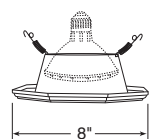

Max. Lamp Rating
45W PAR38

Decorative

Octagonal

Catalog #
9024W-WH

Description
White Octagonal with White
Baffle, White Trim

Max. Lamp Rating
50W PAR30/65W BR30
Aperture
5 3/4"

Luminous Disc (Frosted)

Catalog #
9324-SC