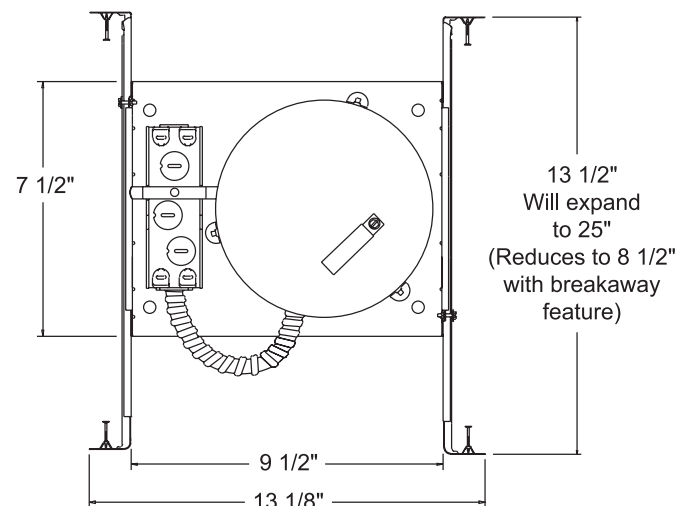

Junction Box Pre-wired junction box provided with (5) ½" and (1) ¾" knockouts, (4) Non-metallic sheathed cable connectors and ground wire, U.L. listed/CSA certified for through-branch wiring, maximum 8 No. 12 AWG 90° C branch circuit conductors (4 in, 4 out) • Junction box provided with removable access plates • Knockouts equipped with pryout slots.

Mounting Frame 22-gauge die-formed galvanized steel mounting frame • Rough-in section (junction box, mounting frame, housing and bar hangers) fully assembled for ease of installation • Sight lines embossed on mounting frame to allow for easy viewing when aligning fixtures.

Housing IC housing, .032" aluminum sealed for Air-Loc Compliance • Housing is vertically adjustable to accommodate up to a 1" ceiling thickness.

PRODUCT CODES

Catalog Number	Input Voltage	Lamp Rating (max.)
IC22S	120V	A19/BR30/BR40/PAR16/PAR20/PAR30/PAR30L/PAR38/R20 (See reverse for max. trim rating)

REV-2/09

DIMENSIONS

6 7/8" CEILING CUTOUT

ACCESSORIES

Catalog No.	Description
ALG6	Air-Loc Gasket
G2405	T-Bar Clips (Set of 4)

To order, specify catalog number.