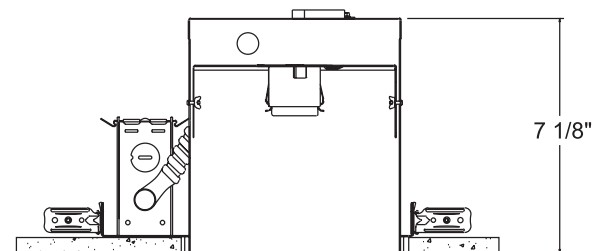

Junction Box Pre-wired junction box provided with (5) ½" and (1) ¾" knockouts, (4) Non-metallic sheathed cable connectors and ground wire, U.L. listed/CSA certified for through-branch wiring, maximum 8 No. 12 AWG 90° C branch circuit conductors (4 in, 4 out) • Junction box provided with removable access plates • Knockouts equipped with pryout slots.

Mounting Frame 22-gauge die-formed galvanized steel mounting frame • Rough-in section (junction box, mounting frame, housing and bar hangers) fully assembled for ease of installation • Sight lines embossed on mounting frame to allow for easy viewing when aligning fixtures.

Housing IC housing, .032" aluminum sealed for Air-Loc Compliance • Housing is vertically adjustable to accommodate up to a 1" ceiling thickness.

PRODUCT CODES

Catalog Number	Input Voltage	Lamp Rating (max.)
IC22S	120V	A19/BR30/BR40/PAR16/PAR20/PAR30/PAR30L/PAR38/R20 (See reverse for max. trim rating)

REV-2/09

DIMENSIONS

6 7/8" CEILING CUTOUT

ACCESSORIES

Catalog No.	Description
ALG6	Air-Loc Gasket
G2405	T-Bar Clips (Set of 4)

To order, specify catalog number.