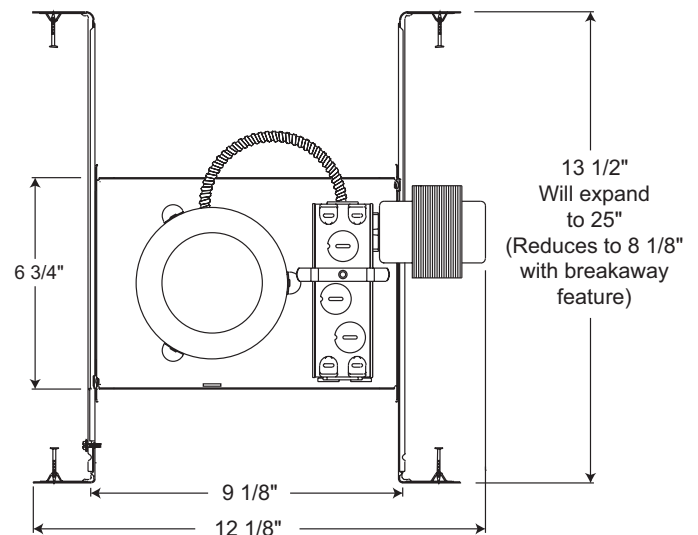

INSTALLATION

Real Nail Bar Hangers Telescoping Real Nail system permits quick placement of housing anywhere within 24" O.C. joists, or suspended ceilings • Bars scored in two locations for fast clean breaking allowing housing installation in tight applications • Edge-mounted for extra strength and captive to mounting frame • Features Real Nail captive nail system for quick one-step installation • May be installed either perpendicular or parallel to junction box • Quick-Loc slot (location identified on the mounting frame) and oversized locking set screw lock fixture in position.

Junction Box Pre-wired junction box provided with (5) ½" and (1) ¾" knockouts, (4) Non-metallic sheathed cable connectors and ground wire, U.L. listed/CSA certified for through-branch wiring, maximum 8 No. 12 AWG 90° C branch circuit conductors (4 in, 4 out) • Junction box provided with removable access plates • Knockouts equipped with pryout slots.

Mounting Frame 22-gauge die-formed galvanized steel mounting frame • 9 ½" L x 6 ¾" W, (excluding bar hangers) • Rough-in section (junction box, mounting frame, housing and bar hangers) fully assembled for ease of installation.

Housing TC housing, 22-gauge galvanized steel • Housing is vertically adjustable to accommodate up to a 1 ¼" ceiling thickness.

PRODUCT CODES

Catalog Number	Input Voltage	Lamp Rating (max.)
TC44	120V	12V 50W MR16

REV-7/14

DIMENSIONS

4 1/2" CEILING CUTOUT

ACCESSORIES

Catalog No.	Description
G2405	T-Bar Clips (Set of 4)
4TSA	Torsion Spring Adapter (for original style housing)

To order, specify catalog number.