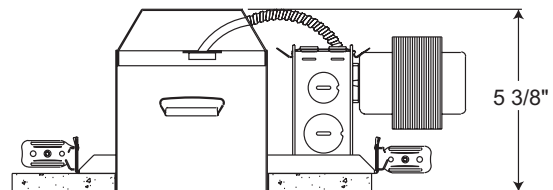

INSTALLATION

Real Nail Bar Hangers Telescoping Real Nail system permits quick placement of housing anywhere within 24" O.C. joists, or suspended ceilings • Bars scored in two locations for fast clean breaking allowing housing installation in tight applications • Edge-mounted for extra strength and captive to mounting frame • Features Real Nail captive nail system for quick one-step installation • May be installed either perpendicular or parallel to junction box • Quick-Loc slot (location identified on the mounting frame) and oversized locking set screw lock fixture in position.

Junction Box Pre-wired junction box provided with (5) ½" and (1) ¾" knockouts, (4) Non-metallic sheathed cable connectors and ground wire, U.L. listed/CSA certified for through-branch wiring, maximum 8 No. 12 AWG 90° C branch circuit conductors (4 in, 4 out) • Junction box provided with removable access plates • Knockouts equipped with pryout slots.

Mounting Frame 22-gauge die-formed galvanized steel mounting frame • 9 ½" L x 6 ¾" W, (excluding bar hangers) • Rough-in section (junction box, mounting frame, housing and bar hangers) fully assembled for ease of installation.

Housing TC housing, 22-gauge galvanized steel • Housing is vertically adjustable to accommodate up to a 1 ¼" ceiling thickness.

PRODUCT CODES

Catalog Number	Input Voltage	Lamp Rating (max.)
TC44	120V	12V 50W MR16

REV-7/14

DIMENSIONS

4 1/2" CEILING CUTOUT

ACCESSORIES

Catalog No.	Description
G2405	T-Bar Clips (Set of 4)
4TSA	Torsion Spring Adapter (for original style housing)

To order, specify catalog number.