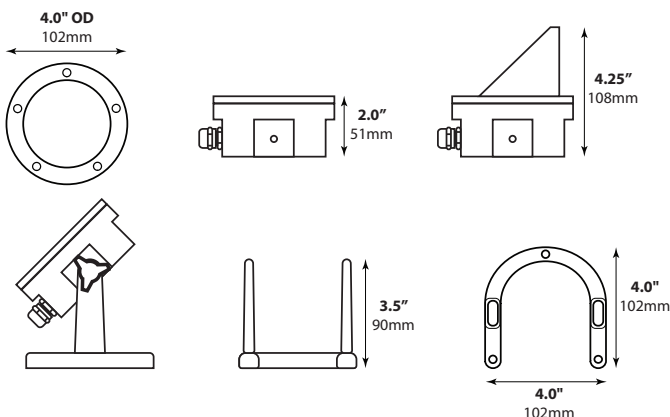

ACCESSORIES

CATALOG NO.	DESCRIPTION
FA-105-LEDM	Cast Brass Aiming Bracket/2 Knobs
FA-SL11-LEDMAC	Cast Brass Angle Cap
FA-35-SL11LEDM-AMBER	Amber Acrylic Insert Lens
FA-35-SL11LEDM-BLUE	Blue Acrylic Insert Lens
FA-35-SL11LEDM-GREEN	Green Acrylic Insert Lens
FA-35-SL11LEDM-RED	Red Acrylic Insert Lens

SL-11-LEDM Cut Sheet 051618

IP68

UL 676

CE

JOB INFORMATION

Type: _____ Date: _____

Job Name: _____

Cat. No.: _____

Lamp(s): _____

Specifier: _____

Contractor: _____

Notes: _____

FOCUS INDUSTRIES INC.
25301 COMMERCENTRE DRIVE
LAKE FOREST, CA 92630

www.focusindustries.com
sales@focusindustries.com
(949) 830-1350 • FAX (949) 830-3390