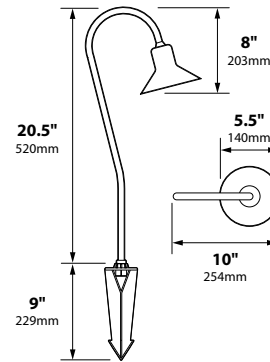

PL-15-COP

ORDERING INFORMATION

CATALOG NO.	DESCRIPTION	LAMP	SHIP WEIGHT
PL-15-COP	Spun Copper 5.5" Bell	18w S8 #1141	2.0 lbs.