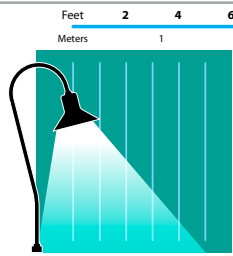

LIGHT DISTRIBUTIONS AND PHOTOMETRICS

PL-15

Half Spread Photometrics
10 ft. (3.0m) diameter

JOB INFORMATION

Type: _____ Date: _____

Job Name: _____

Cat. No.: _____

Lamp(s): _____

Specifier: _____

Contractor: _____

Notes: _____

FOCUS INDUSTRIES INC.
25301 COMMERCENTRE DRIVE
LAKE FOREST, CA 92630

www.focusindustries.com
sales@focusindustries.com
(949) 830-1350 • FAX (949) 830-3390

Black Texture (Standard)	Antique Verde	Bronze Texture	Camel	White Texture	Hunter Texture	Rust	Weathered Iron	Weathered Brown	Stucco	Rubbed Verde	Chrome Powder	Acid Rust	Acid Verde	Black Acid Treatment
-BLT	-ATV	-BRT	-CAM	-WTX	-HTX	-RST	-WIR	-WBR	-STU	-RBV	-CPR	-BAR/CAR	-BAV/CAV	-BAT