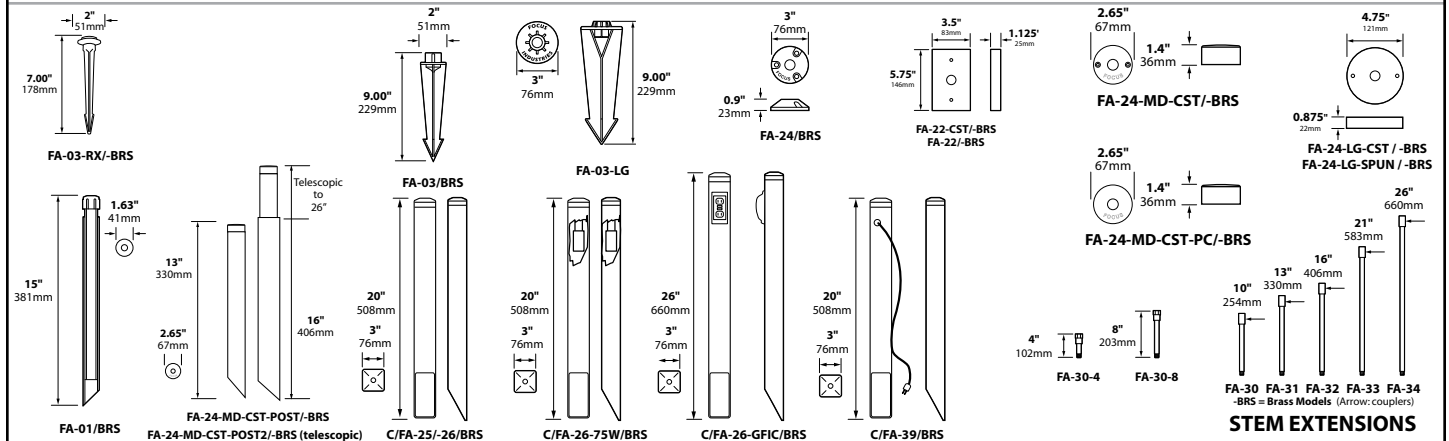

MOUNTING ACCESSORIES