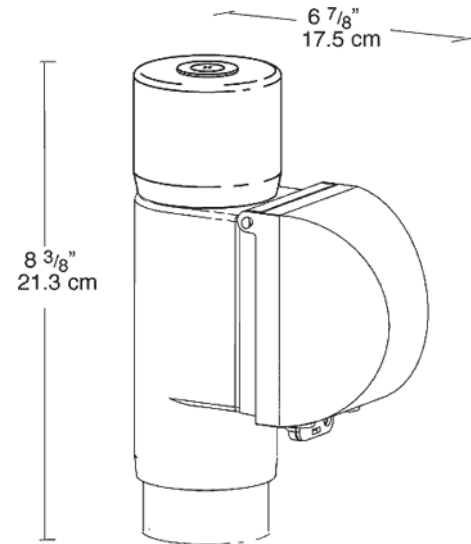

RAB LIGHTING TACVG

JOB NAME: _____
DATE: _____
TYPE: _____

DESCRIPTION

Weatherproof cover with Mighty Post Adapter section for use with Mighty Posts for self standing use in the yard. Adapter section and cap made from the same tough ABS as our posts. Fits 2 1/2" pipe for a DIY post. Cap and close up plug supplied.

SPECIFICATIONS

Materials:

Post: PVC Cap: ABS In-Use Cover: Clear
PVC MP Adapter: ABS Junction Box:
Polycarbonate

Set Screw:

Locks cap to post and prevents rotation

UL Listing:

Suitable for wet locations. Fixtures with
ground wire must be used

Patents:

RAB sensor and fixture designs are
protected under U.S. and International
Intellectual Property laws

Color:

Verde green

Weight:

1.15

DIMENSIONS

Note: Specifications may change without notice