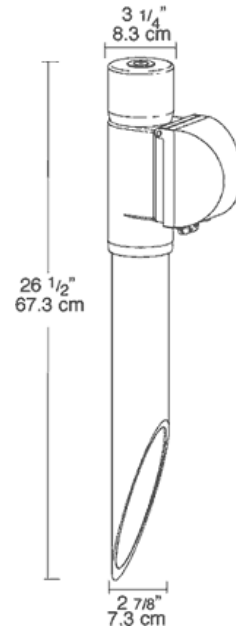

MPPB

JOB NAME: _____

DATE: _____

TYPE: _____

DESCRIPTION

19" Mighty Post Plus with Mighty Post Adapter section and Blank cover is everything you need for a self-standing electrical outlet. Lets you install an In-Use Outlet or most other rectangular covers on a Mighty Post. Adapter made from tough ABS. Post top and blank ABS plate in matching color included.

SPECIFICATIONS

Materials:

Post: PVC Cap: ABS In-Use Cover: Clear
PVC MP Adapter: ABS Junction Box:
Polycarbonate

Set Screw:

Locks cap to post and prevents rotation

UL Listing:

Suitable for wet locations. Fixtures with ground wire must be used

Patents:

RAB sensor and fixture designs are protected under U.S. and International Intellectual Property laws

Color:

Black

Weight:

3.55

DIMENSIONS

Note: Specifications may change without notice