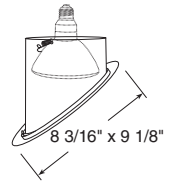

Max. Lamp Rating

IC928: 90W PAR38
 TC928: 150W PAR38

Aperture

5 1/2" x 6 7/8"

Cone

Catalog #
 602B-WH
 602C-WH
 602G-WH
 602HZ-SC
 602HZ-WH
 602W-WH
 602WHZ-ABZ
 602WHZ-WH

Description

Black Alzak®, White Trim
 Clear Alzak®, White Trim
 Gold Alzak®, White Trim
 Haze, Satin Chrome Trim
 Haze, White Trim
 White, White Trim
 Wheat Haze, Classic Aged Bronze Trim
 Wheat Haze, White Trim

Max. Lamp Rating

IC928: 75W PAR30, 90W PAR38, 85W BR30
 TC928: 75W PAR30, 150W PAR38, 85W BR30

Aperture

5 3/4" x 7"

Adjustables

Cylinder Spotlight in Baffle

Catalog #
 606W-WH
 606B-WH

Description

White Cylinder with White Baffle, White Trim
 Black Cylinder with Black Baffle, White Trim

Max. Lamp Rating

60W PAR16

Lensed

Lensed Flat Diffuser

Catalog #
 603W-WH
 603B-WH

Description

White Trim
 White Trim