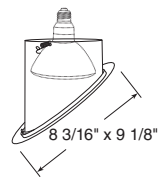

Downlights

Baffle

Catalog #
 604W-WH
 604B-WH
 604B-BL
 604B-ABZ
 604B-SC

Description

White Baffle, White Trim
 Black Baffle, White Trim
 Black Baffle, Black Trim
 Black Baffle, Classic Aged Bronze Trim
 Black Baffle, Satin Chrome Trim

Max. Lamp Rating

IC928: 90W PAR38
 TC928: 150W PAR38

Aperture

5 1/2" x 6 7/8"

Cone

Catalog #
 602B-WH
 602C-WH
 602G-WH
 602HZ-SC
 602HZ-WH
 602W-WH
 602WHZ-ABZ
 602WHZ-WH

Description

Black Alzak®, White Trim
 Clear Alzak®, White Trim
 Gold Alzak®, White Trim
 Haze, Satin Chrome Trim
 Haze, White Trim
 White, White Trim
 Wheat Haze, Classic Aged Bronze Trim
 Wheat Haze, White Trim

Max. Lamp Rating

IC928: 75W PAR30, 90W PAR38, 85W BR30
 TC928: 75W PAR30, 150W PAR38, 85W BR30

Aperture

5 3/4" x 7"

Adjustables

Cylinder Spotlight in Baffle

Catalog #
 606W-WH
 606B-WH

Description

White Cylinder with White Baffle, White Trim
 Black Cylinder with Black Baffle, White Trim

Max. Lamp Rating

60W PAR16

Lensed

Lensed Flat Diffuser

Catalog #
 603W-WH
 603B-WH

Description

White Trim
 White Trim