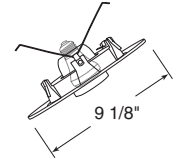

Max. Lamp Rating

60W PAR16